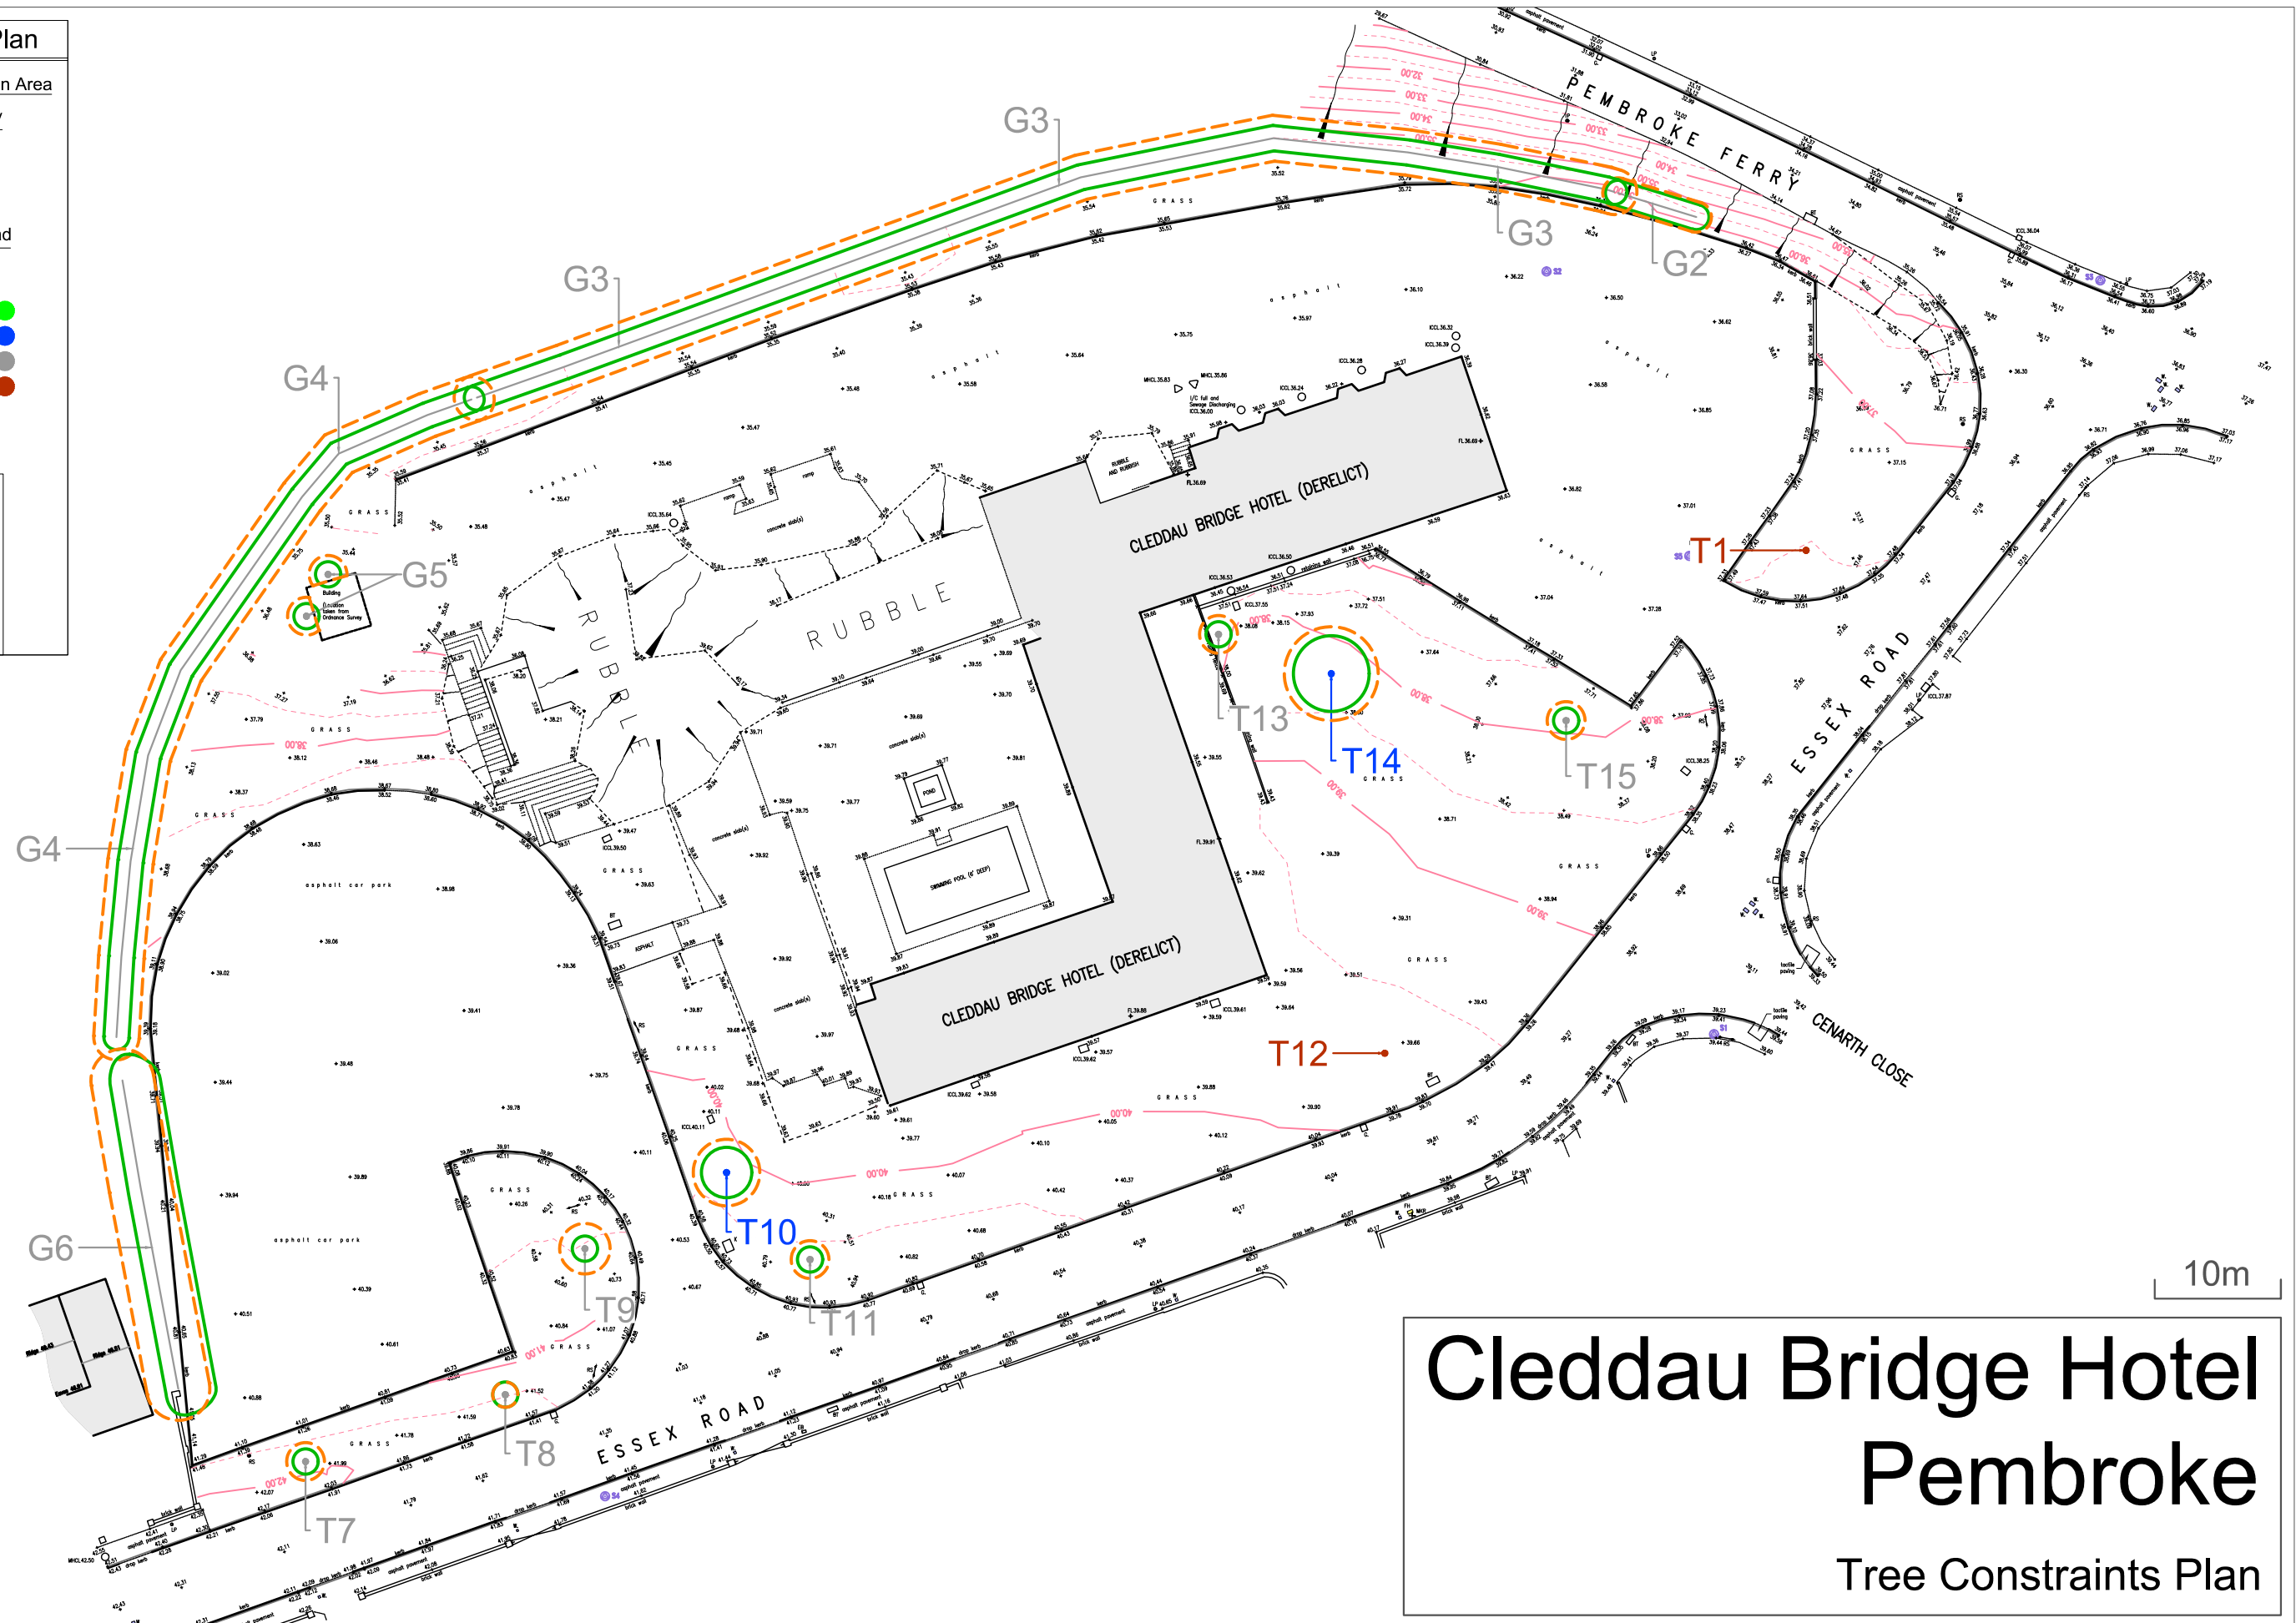

# Tree Constraints Plan

- Category A Trees ●
- Category B Trees ●
- Category C Trees ●
- Category U Trees ●

Scale 1:500 @A3  
04/2024

## Cleddau Bridge Hotel Pembroke Tree Constraints Plan