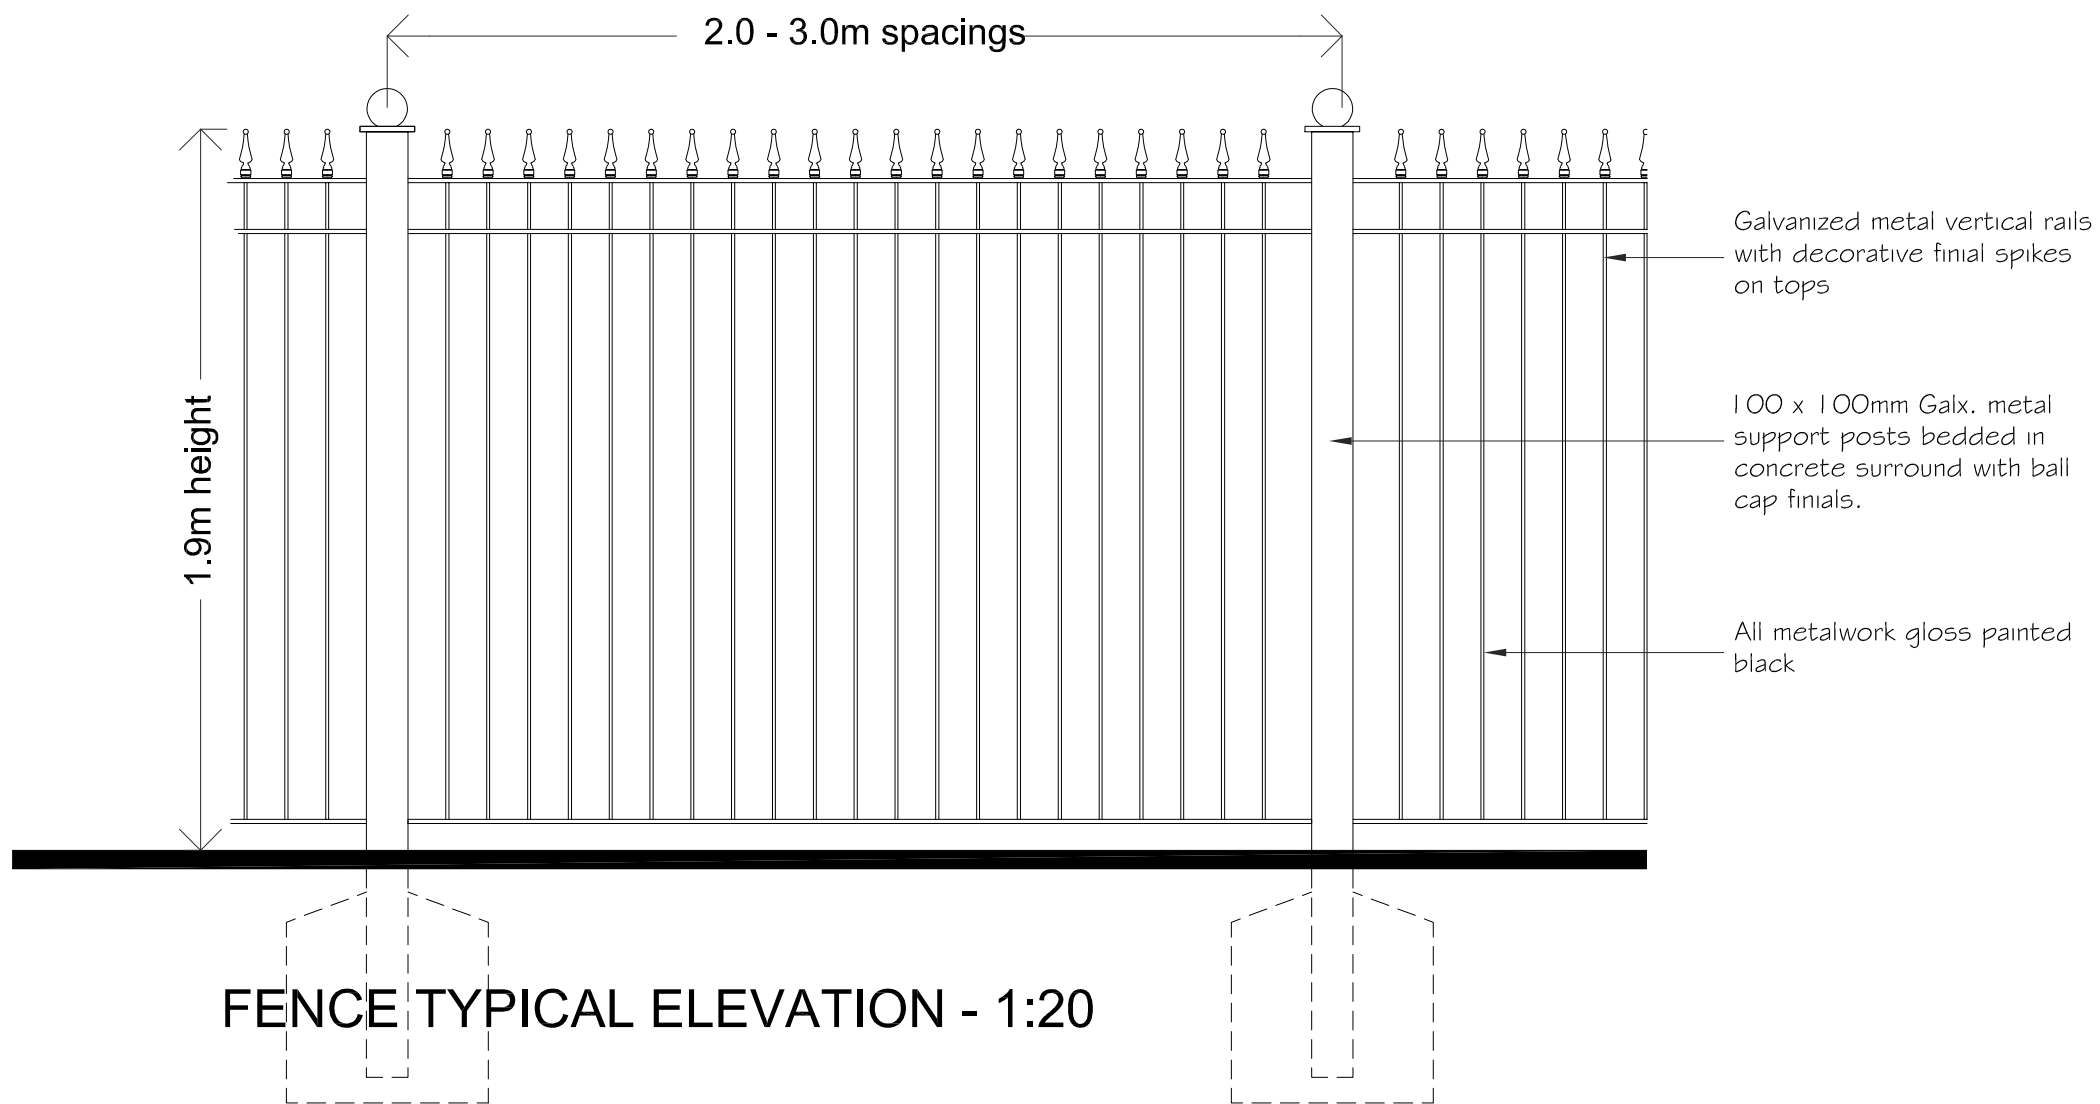

Gate colour black to match fencing

ELECTRIC SLIDING GATES - EXAMPLE PHOTO - NTS.

NEW FENCE DETAIL

| Revision | Description | Date |
|---|------------------|----------------|
| Drawing FENCING DETAILS | | |
| Client J. E. LAWRENCE & SON LTD. | | |
| Project / Title CHANGE OF USE OF EXISTING GARAGE / WORKSHOP / OFFICES TO B1 / B2 & B8 USE AT FORMER GREEN BOWER GARAGE PREMISES, SLEBECH, HAVERFORDWEST. | | |
| Dwg No. P03 | Job No. 1828 | Paper A3 |
| Rev. | Drawn PNW | Scale 1:500 |
| | Date AUG 2021 | |